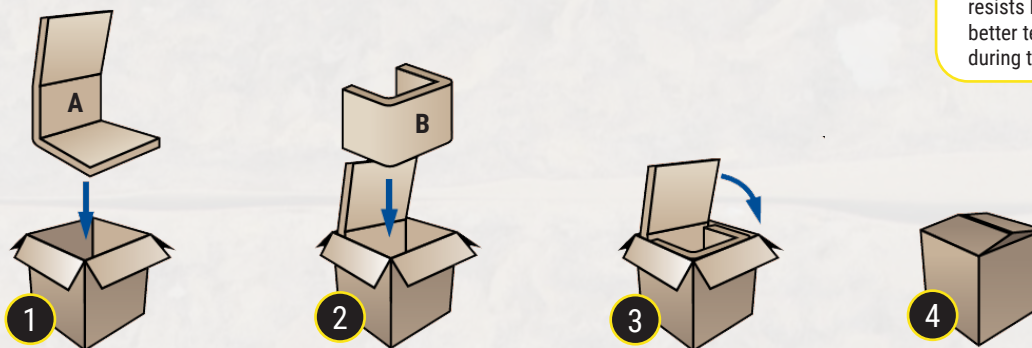

Add ice pack in warmer months to keep the temperature regulated

IPG's Chill-R curbside recyclable and repulpable insert is a patented two-piece pre-consumer paper insulation adhered between two kraft paper layers. It is specially designed to provide a temperature-controlled environment for online perishable deliveries and sensitive medical products. The Chill-R paper insert delivers a proven R-Value and wall-to-wall stability for delicate items.

See back page for sizing and assembly instructions

www.wcpsolutions.com • (877) 398-3030

PANELS

Panel A

Panel B

Did You Know?

The higher the R-value, the more effectively the packaging material resists heat transfer, allowing for better temperature maintenance during transport.

ASSEMBLY INSTRUCTIONS

6-PACK

1" Insulation Thickness (3.45 R-Value)

Item	Description	Dimensions	UoM
I6PKCRBULKPA	A Panel Insert	21.75" x 38.94"	114 Panels / Case
I6PKCRBULKPB	B Panel Insert	9" x 48"	228 Panels / Case
I6PKCRSET	1:1 Matching A & B Panels		57 Sets / Tote
WBS6PKCCS	Kraft 6 Pack Cold Chain Shipper Box (32C)	21.75" x 14.375" x 11.1875	22 / Bundle